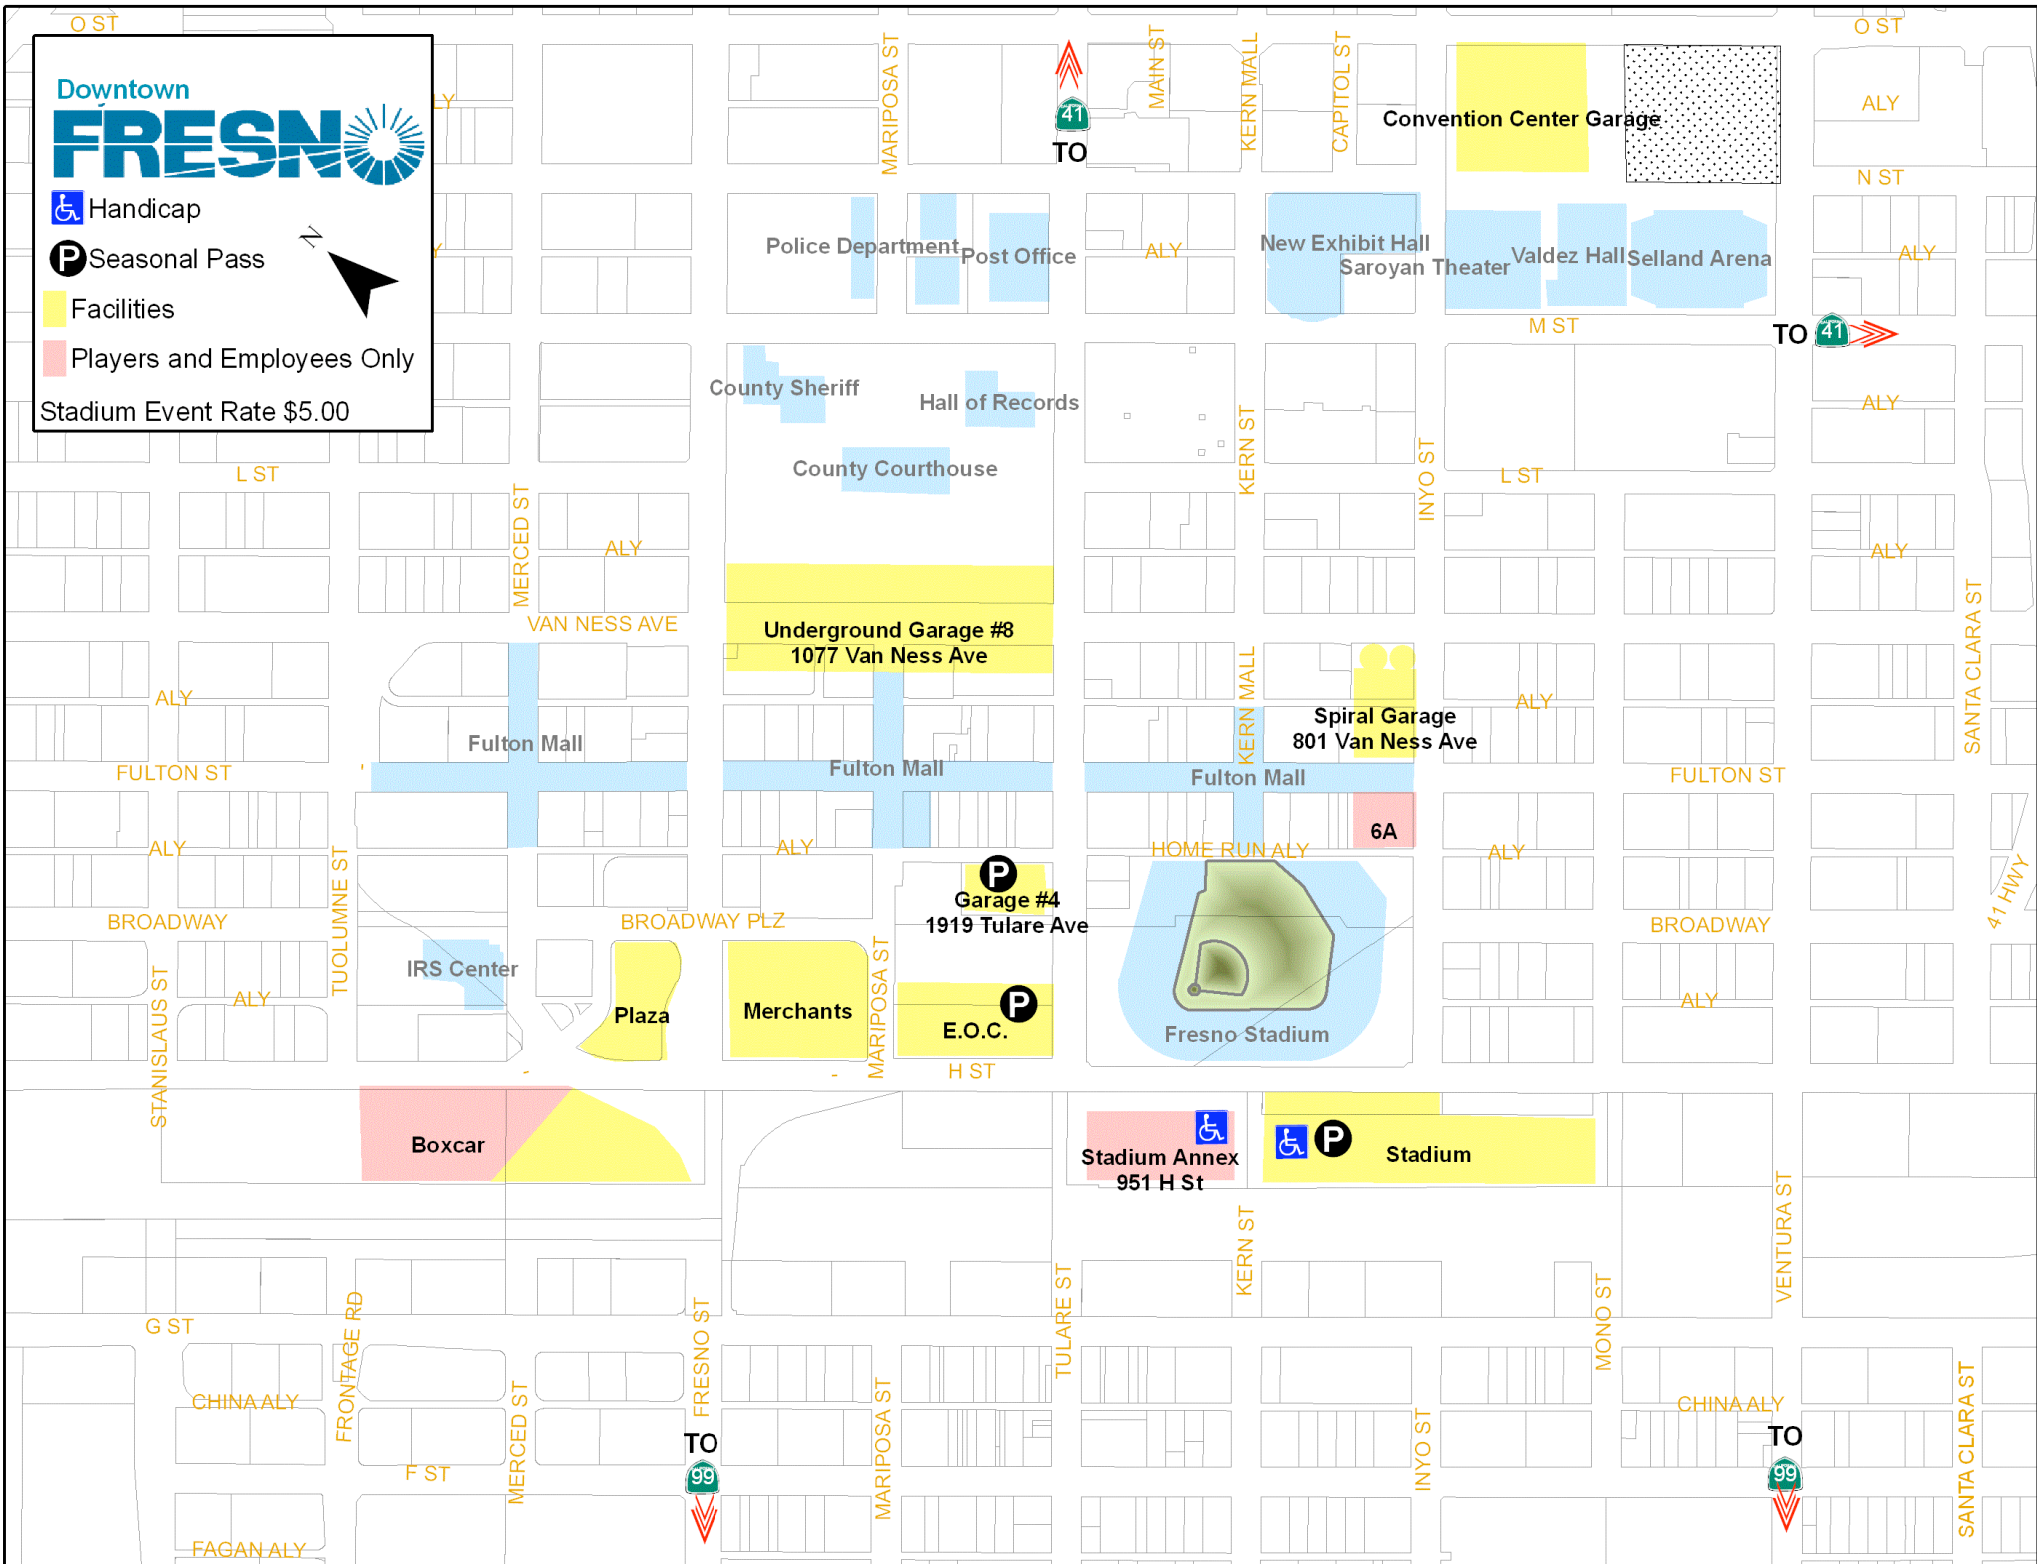

**Downtown FRESNO**

- Handicap
- Seasonal Pass
- Facilities
- Players and Employees Only

Stadium Event Rate \$5.00

**Downtown FRESNO**

- Handicap
  - Seasonal Pass
  - Facilities
  - Players and Employees Only
- Stadium Event Rate \$5.00